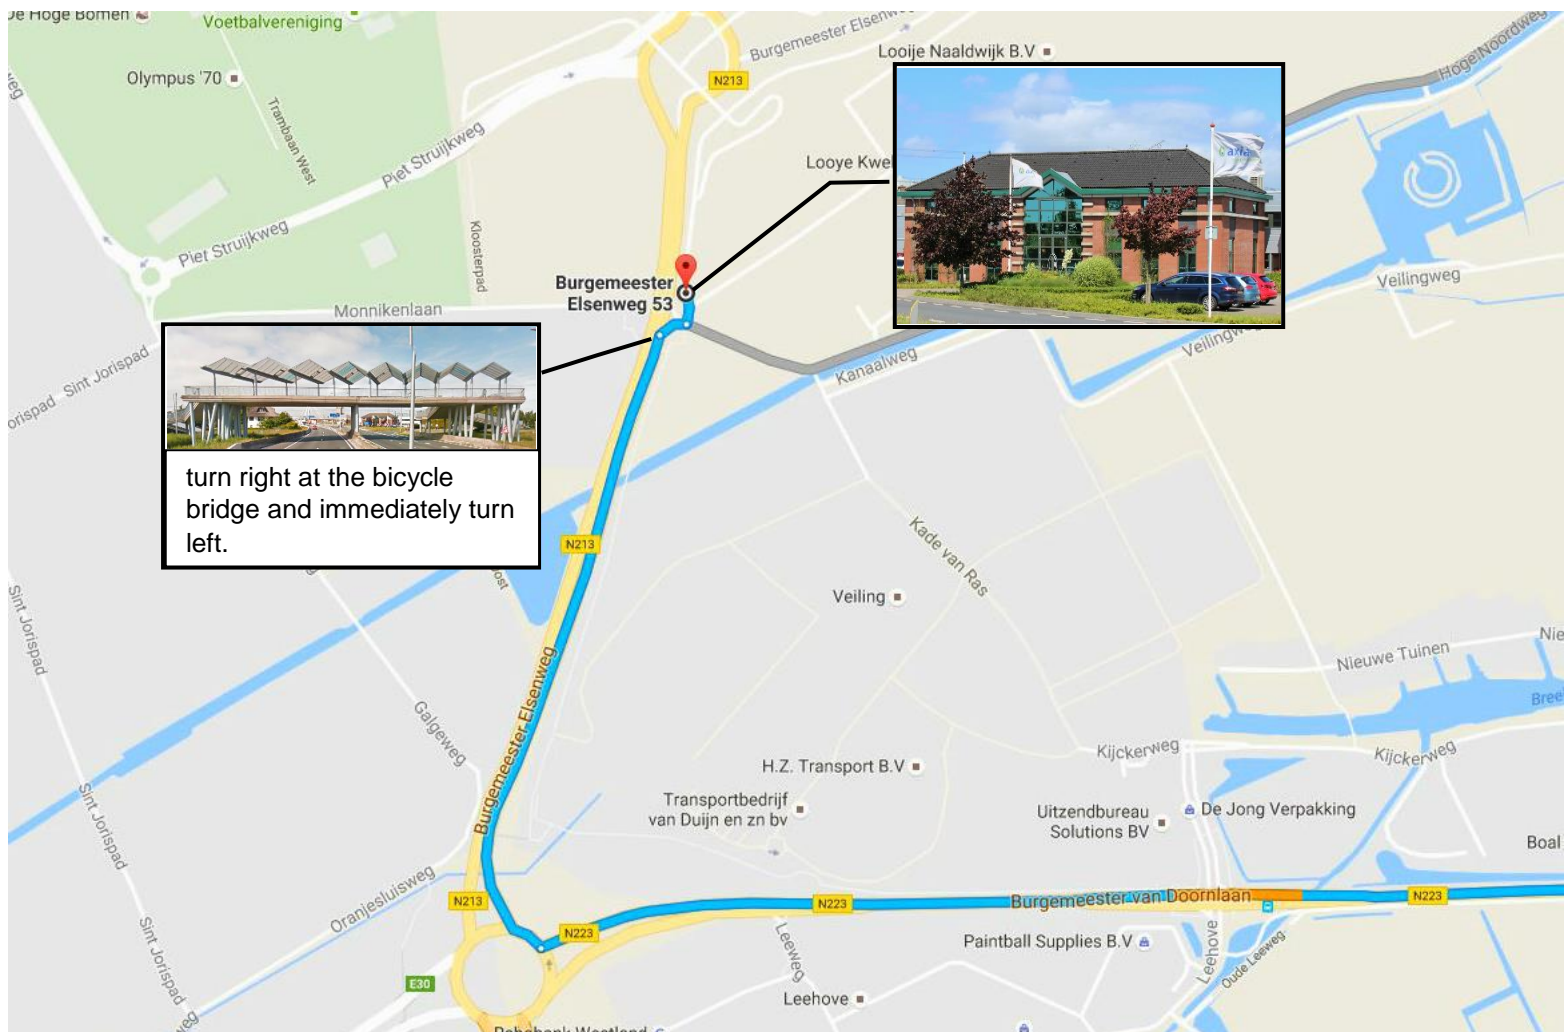

## Route description Axia Vegetable Seeds in Naaldwijk

### Coming from Amsterdam/Den-Haag (A4)

1. Follow the A4 until Exit 13 towards De Lier.
2. Take this exit and follow the signs De Lier (N-223).
3. Follow the N223 until the end and turn right at the big roundabout on the N213 towards Naaldwijk. After Approximately 400 m turn right at the bicycle bridge and immediately turn left. The office of Axia Vegetable Seeds is the first building.