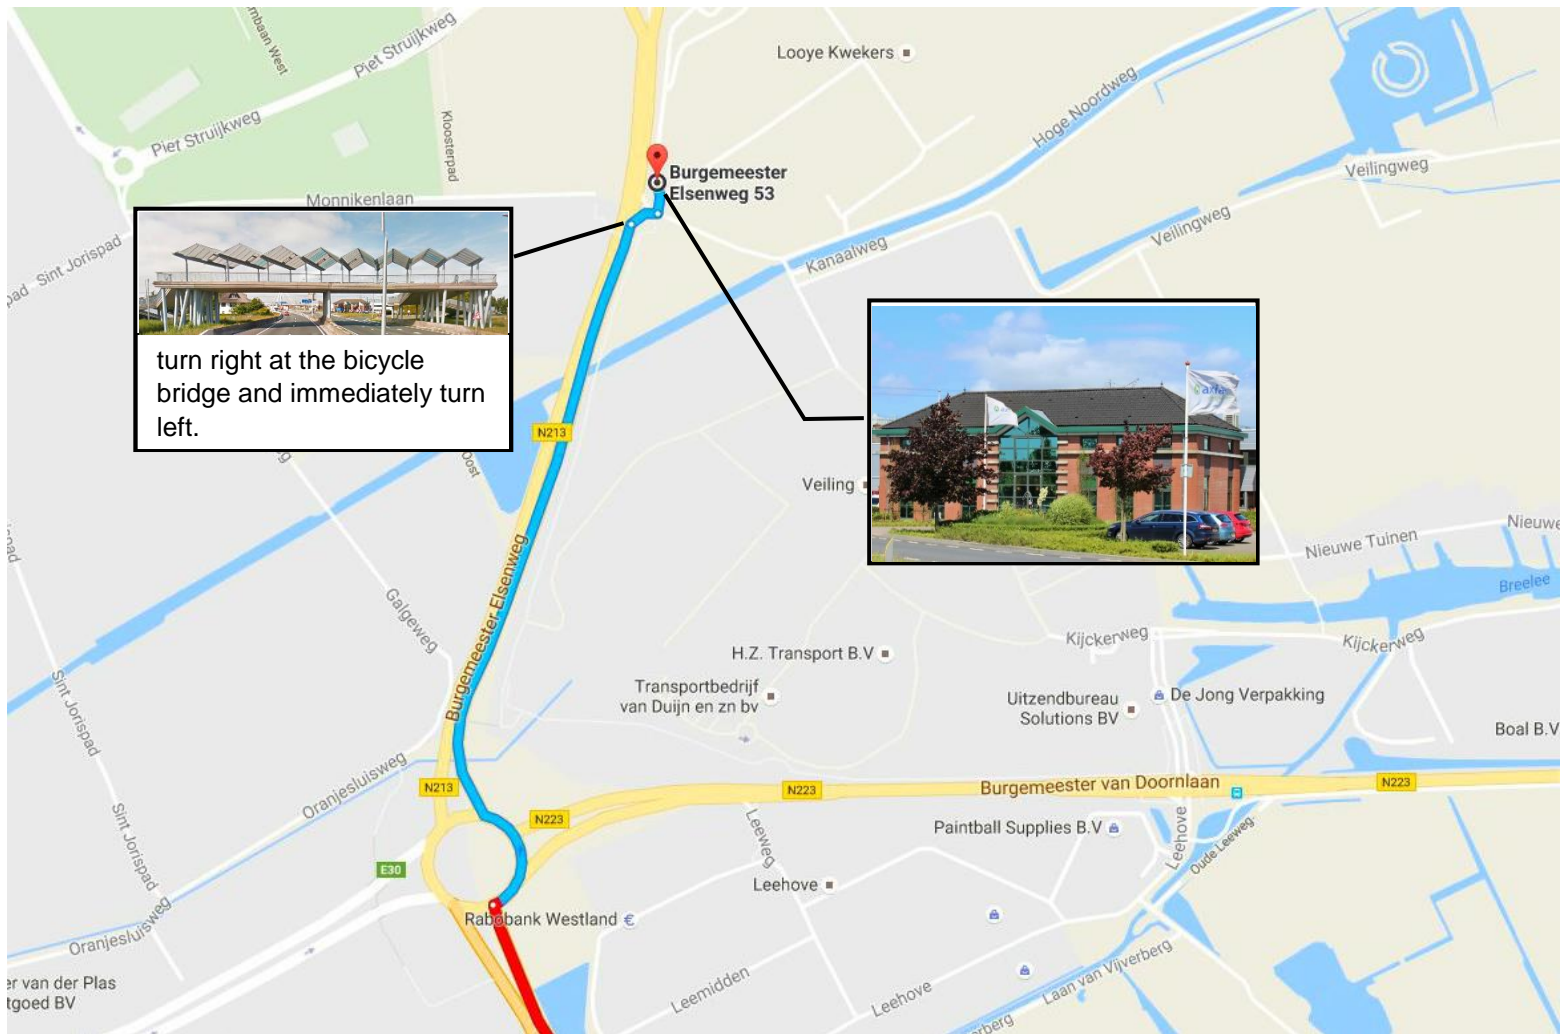

Route description Axia Vegetable Seeds in Naaldwijk

Coming from Rotterdam (A20)

1. Follow the A20 towards Den Haag/Hoek v.Holland.
2. At some point the A20 becomes the N213 (at the big roundabout).
3. Follow the N213. After 500 m you will see a bicycle bridge. Here turn right and immediately turn left. The office of Axia Vegetable Seeds is the first building.